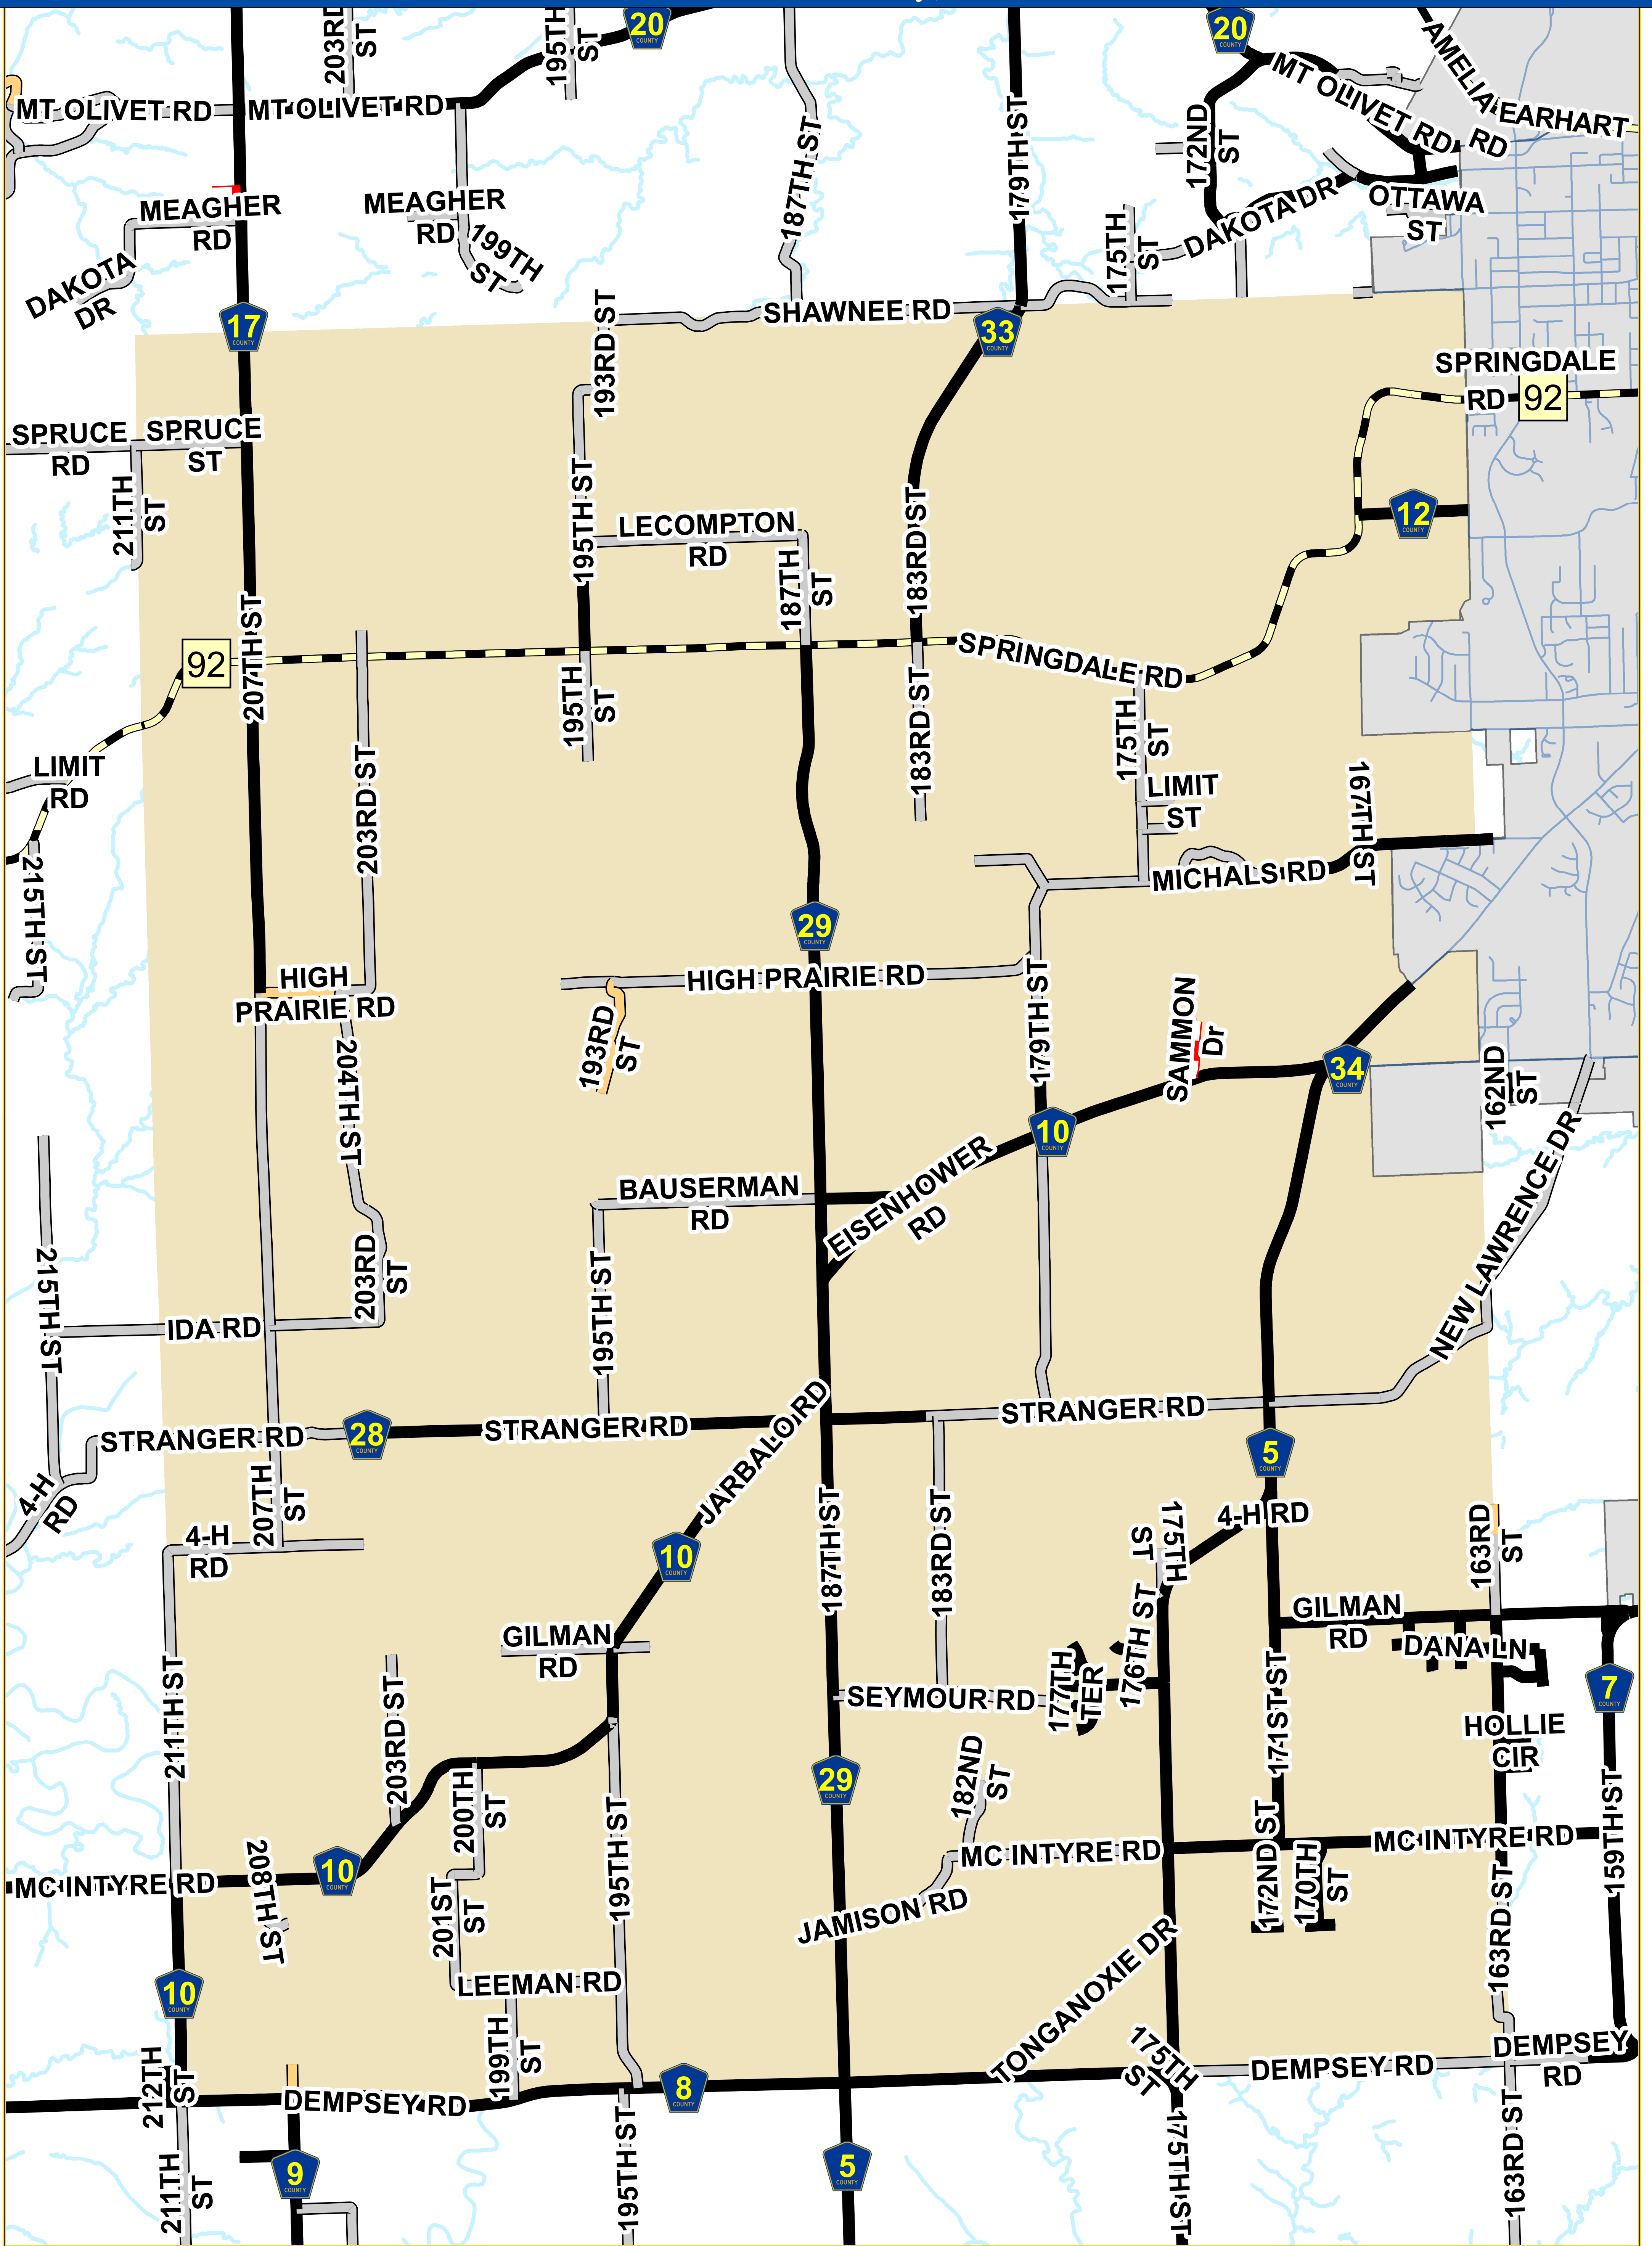

# Leavenworth County, Kansas

## HIGH PRAIRIE TOWNSHIP 2025

**LEGEND**

Surface Types	Townships
Gravel	High Prairie
Hard Surface	
Minimum	
Private	
State Maintained Roads	

THIS MAP IS PROJECTED IN REAL WORLD COORDINATES. HOWEVER IT IS NOT INTENDED FOR LEGAL PURPOSES. ACCURACY IS NOT GUARANTEED.